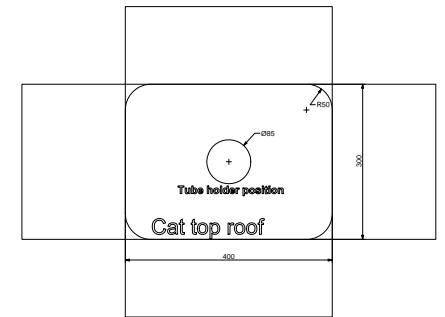

OSB board

OSB board

OSB board

OSB board

OSB board

Other materials

24 pieces of 28 mm diameter wood pole

8mm screws and bolts

PVC tubes

59mm skateboard wheels

Water bowl 21 cm

Water faucet

Carpeting layout

Roland

ROLAND AMAZING PET HOUSE PLANS

A1 format - Enlarge for full size print
Formato A1 - Ingrandire per stampa a dimensioni reali

A1 format - Enlarge for full size print
Formato A1 - Ingrandire per stampa a dimensioni reali