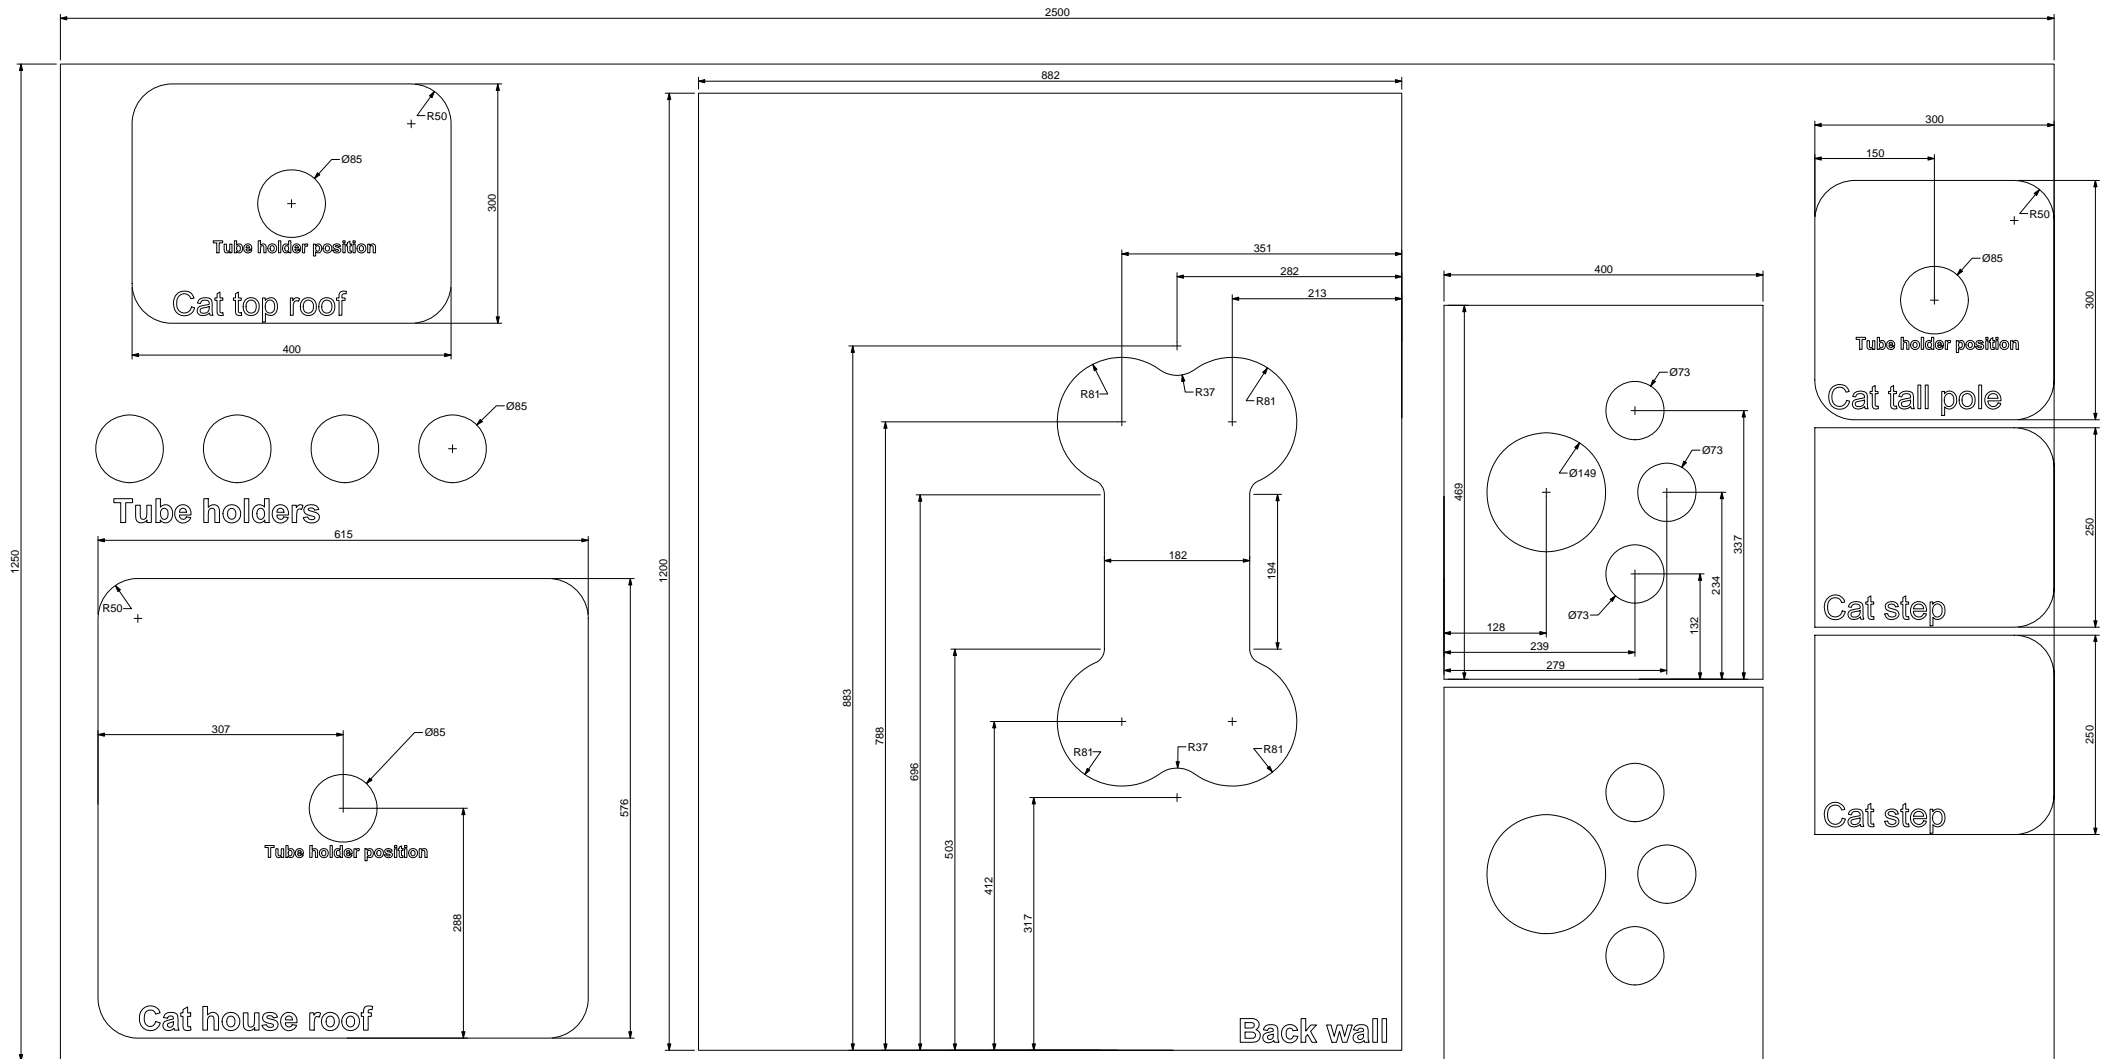

OSB board

OSB board

OSB board

OSB board

OSB board

Other materials

24 pieces of 28 mm diameter wood pole

8mm screws and bolts

PVC tubes

59mm skateboard wheels

Water bowl 21 cm

Water faucet

Carpeting layout

Roland

ROLAND AMAZING PET HOUSE PLANS

A1 format - Enlarge for full size print
Formato A1 - Ingrandire per stampa a dimensioni reali