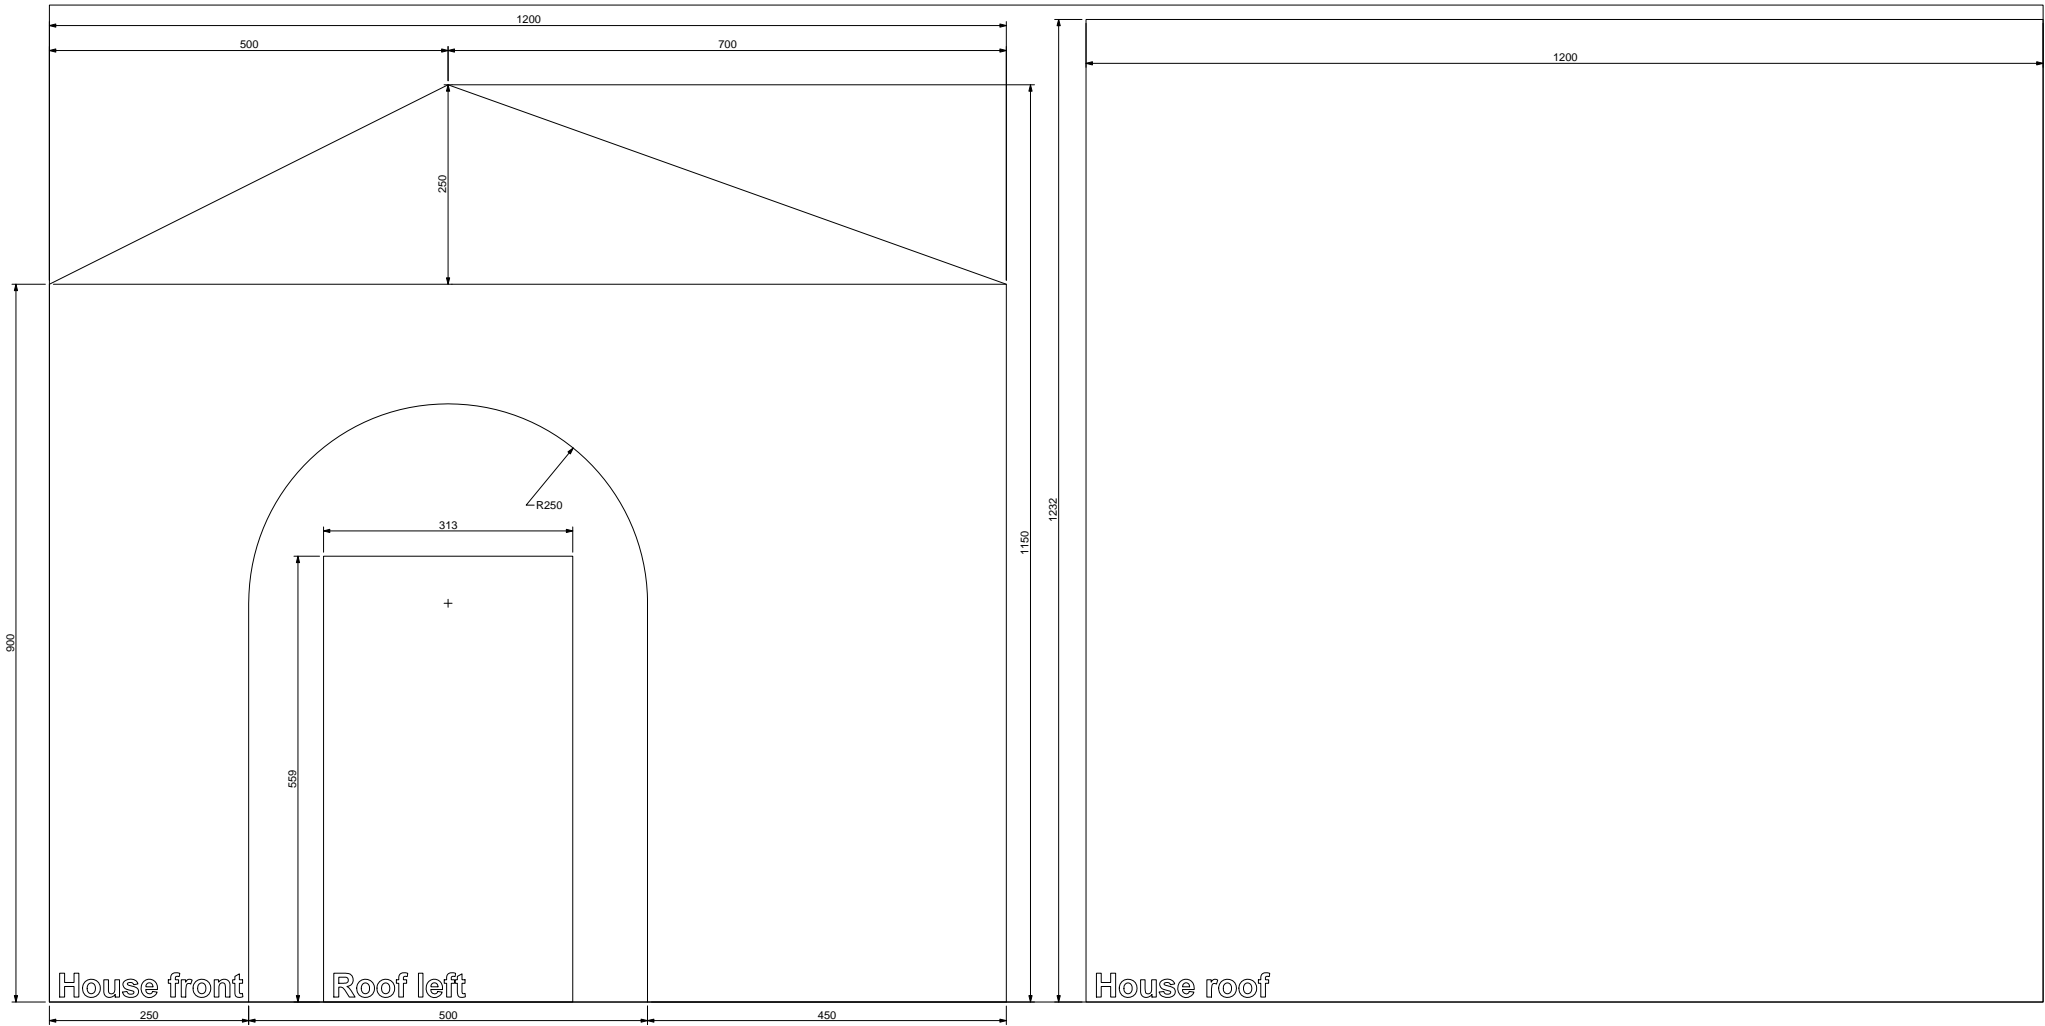

OSB board

OSB board

OSB board

OSB board

OSB board

Other materials

24 pieces of 28 mm diameter wood pole

8mm screws and bolts

PVC tubes

59mm skateboard wheels

Water bowl 21 cm

Water faucet

Carpeting layout

Roland

ROLAND AMAZING PET HOUSE PLANS

A1 format - Enlarge for full size print
Formato A1 - Ingrandire per stampa a dimensioni reali