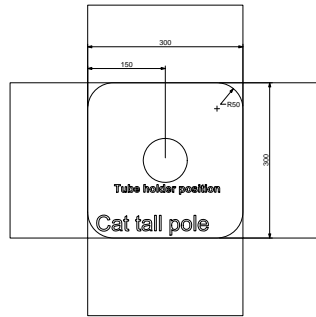

OSB board

OSB board

OSB board

OSB board

OSB board

Other materials

24 pieces of 28 mm diameter wood pole

8mm screws and bolts

PVC tubes

59mm skateboard wheels

Water bowl 21 cm

Water faucet

Carpeting layout

Roland

ROLAND AMAZING PET HOUSE PLANS

A1 format - Enlarge for full size print
Formato A1 - Ingrandire per stampa a dimensioni reali

A1 format - Enlarge for full size print
Formato A1 - Ingrandire per stampa a dimensioni reali