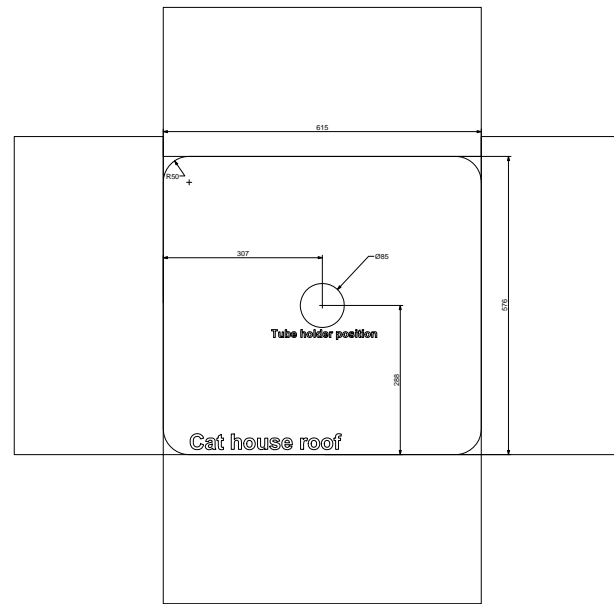

OSB board

OSB board

OSB board

OSB board

OSB board

Other materials

24 pieces of 28 mm diameter wood pole

8mm screws and bolts

PVC tubes

59mm skateboard wheels

Water bowl 21 cm

Water faucet

Carpeting layout

Roland

ROLAND AMAZING PET HOUSE PLANS

A1 format - Enlarge for full size print
Formato A1 - Ingrandire per stampa a dimensioni reali

A1 format - Enlarge for full size print
Formato A1 - Ingrandire per stampa a dimensioni reali