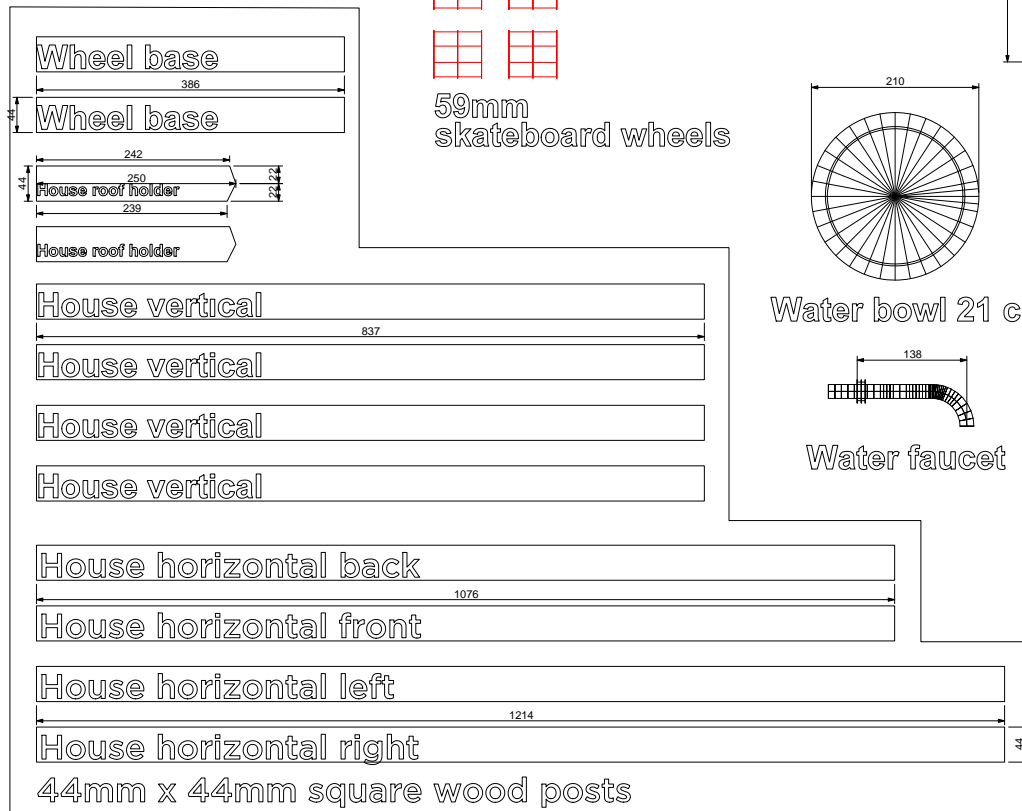

OSB board

OSB board

OSB board

OSB board

OSB board

Other materials

24 pieces of 28 mm diameter wood pole

8mm screws and bolts

PVC tubes

59mm skateboard wheels

Water bowl 21 cm

Water faucet

Carpeting layout

Roland

ROLAND AMAZING PET HOUSE PLANS

A1 format - Enlarge for full size print
Formato A1 - Ingrandire per stampa a dimensioni reali

A1 format - Enlarge for full size print
Formato A1 - Ingrandire per stampa a dimensioni reali