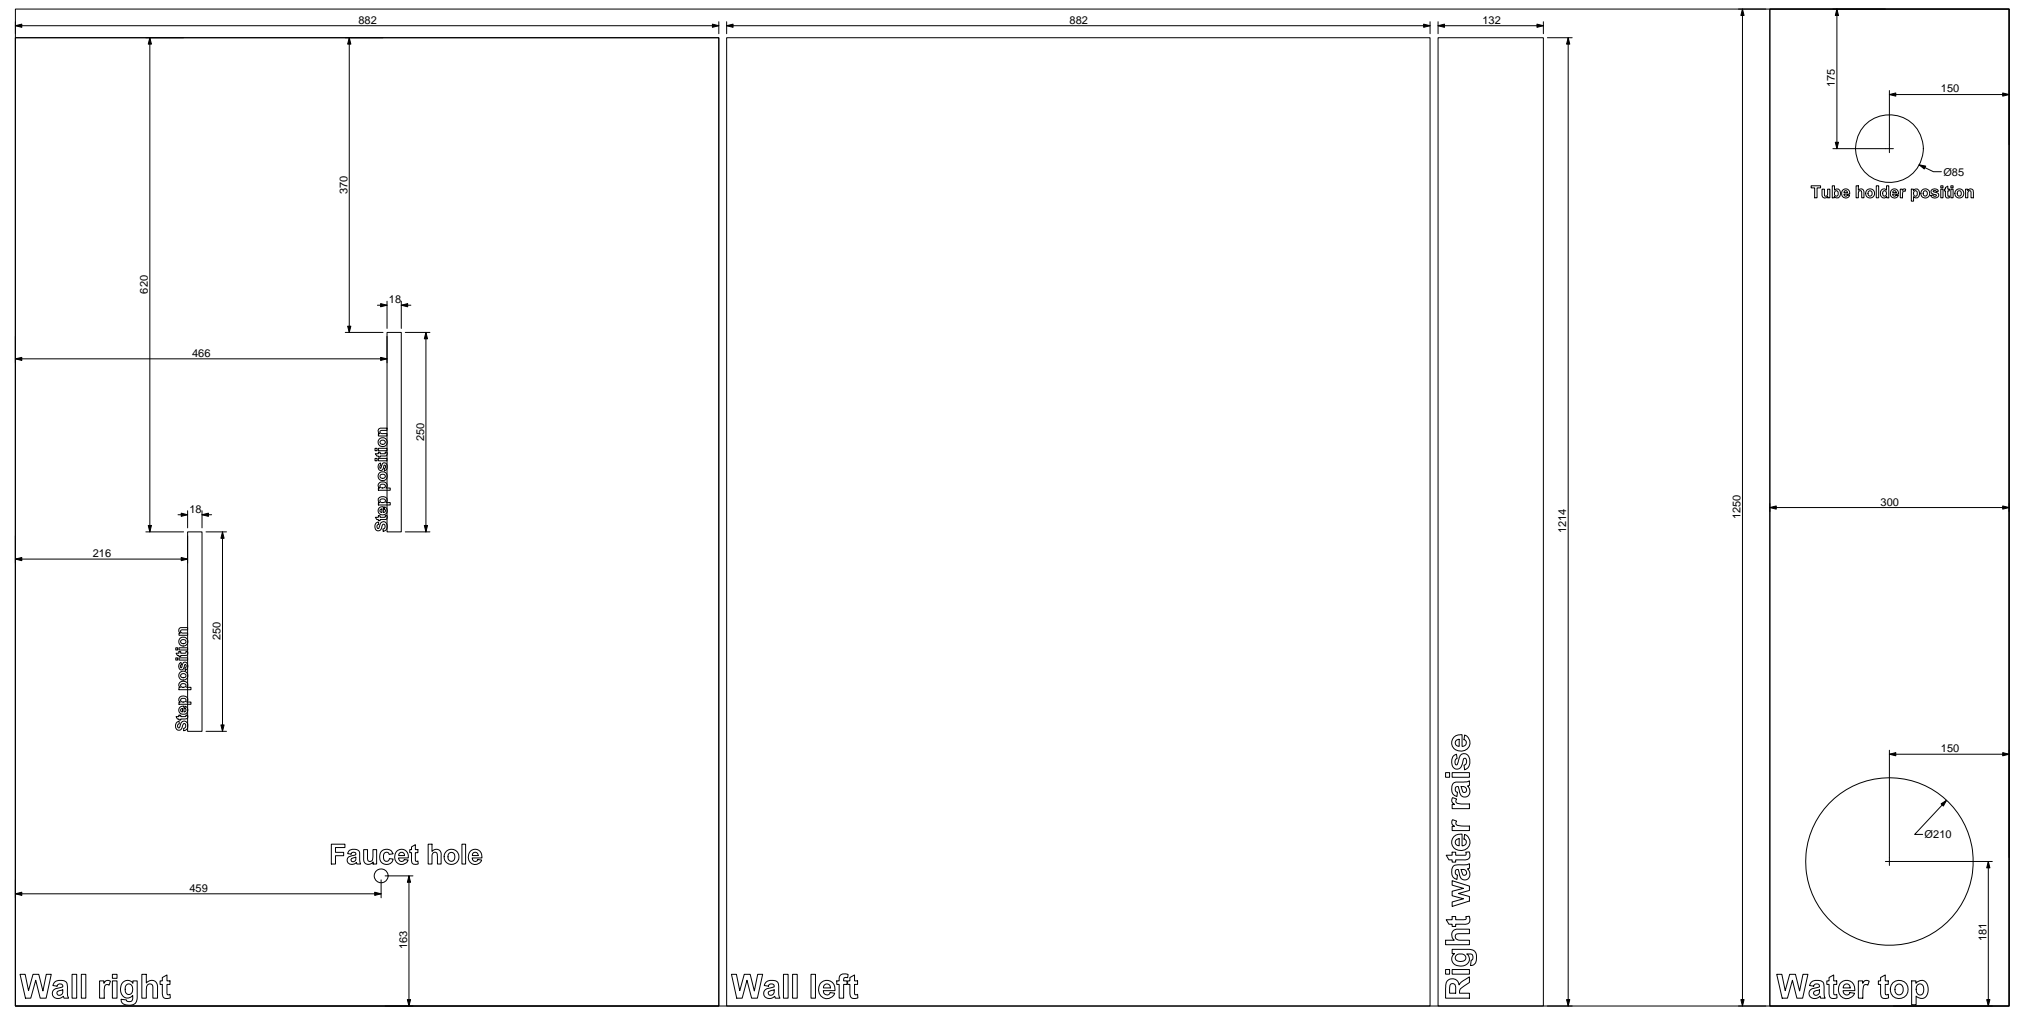

OSB board

OSB board

OSB board

OSB board

OSB board

Other materials

24 pieces of 28 mm diameter wood pole

8mm screws and bolts

PVC tubes

59mm skateboard wheels

Water bowl 21 cm

Water faucet

Carpeting layout

Roland

ROLAND AMAZING PET HOUSE PLANS

A1 format - Enlarge for full size print
Formato A1 - Ingrandire per stampa a dimensioni reali

A1 format - Enlarge for full size print
Formato A1 - Ingrandire per stampa a dimensioni reali