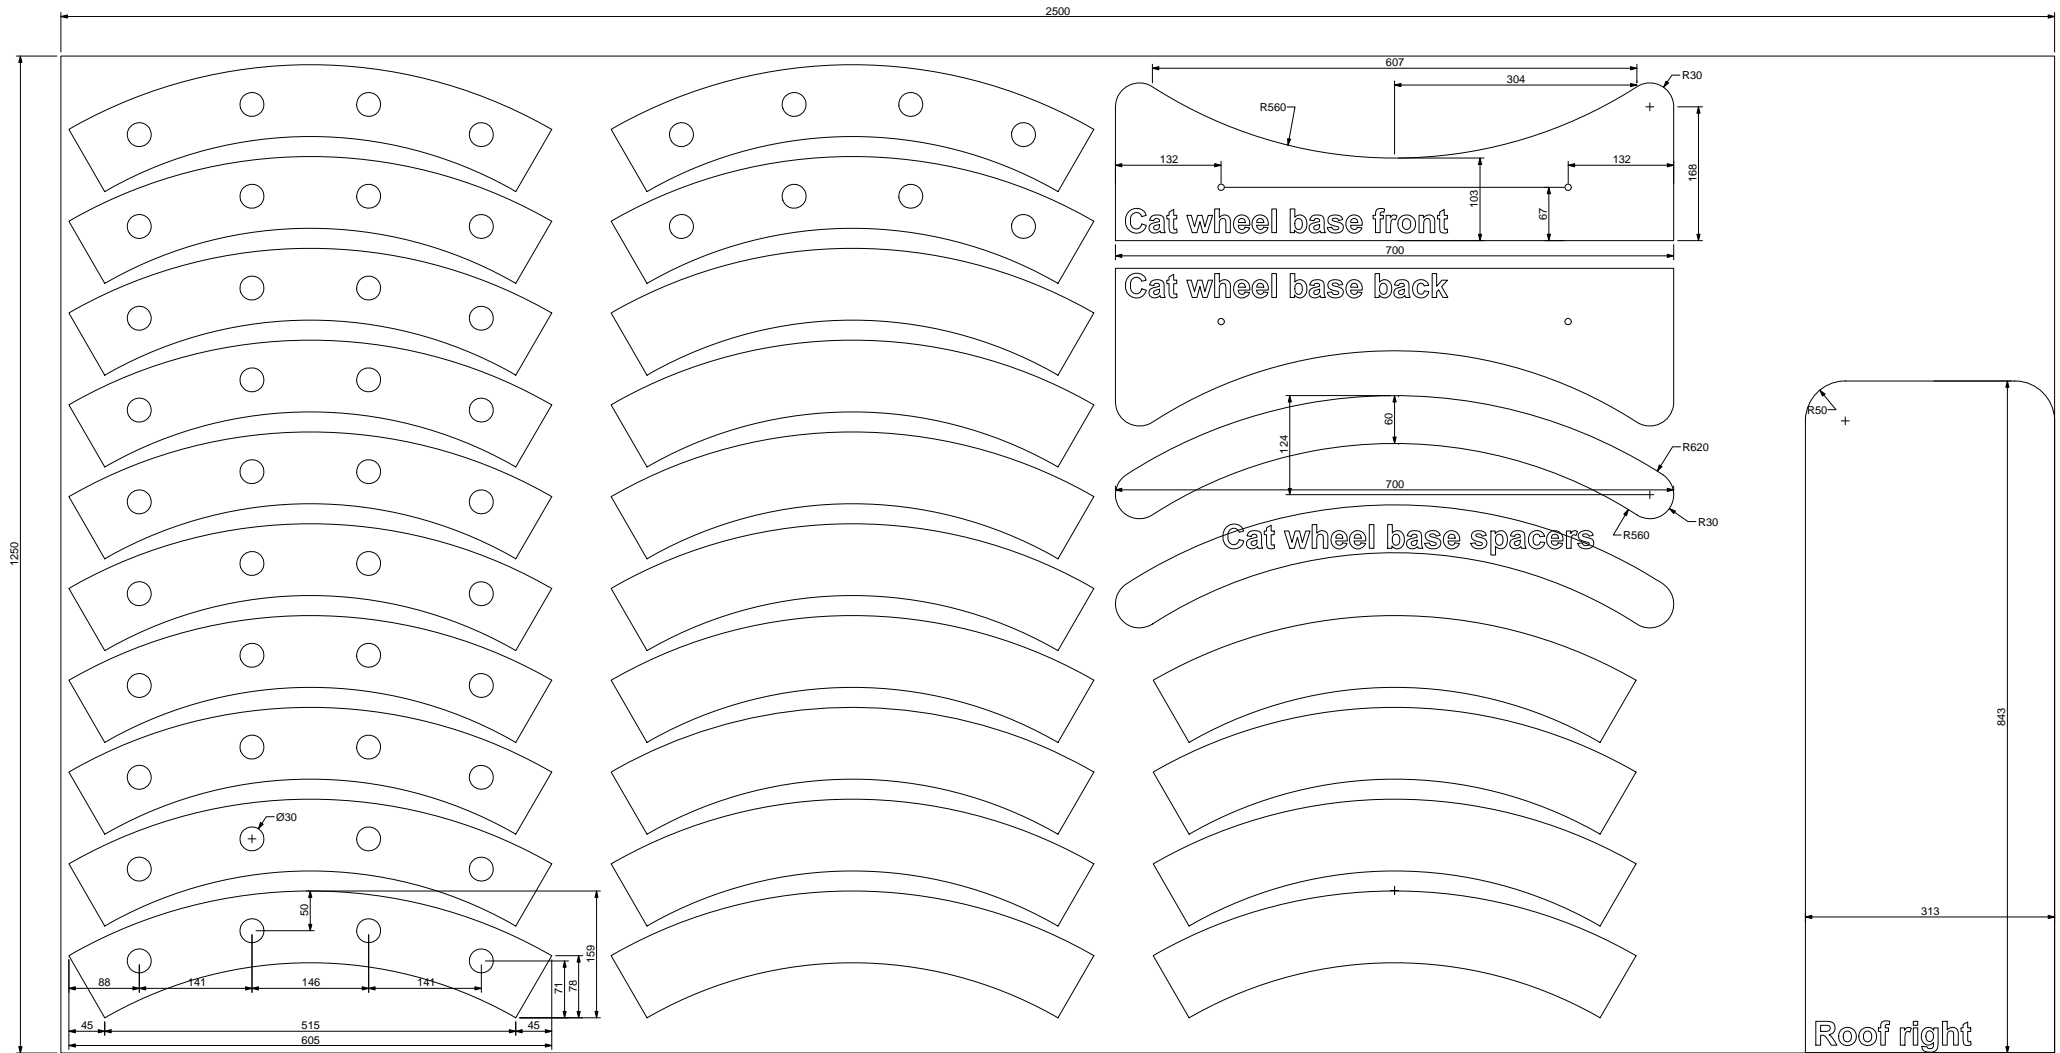

OSB board

OSB board

OSB board

OSB board

OSB board

Other materials

24 pieces of 28 mm diameter wood pole

8mm screws and bolts

PVC tubes

59mm skateboard wheels

Water bowl 21 cm

Water faucet

Carpeting layout

Roland

ROLAND AMAZING PET HOUSE PLANS

A1 format - Enlarge for full size print
Formato A1 - Ingrandire per stampa a dimensioni reali