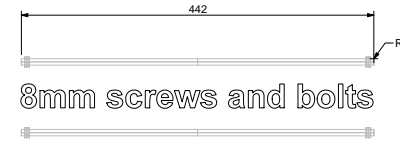

OSB board

OSB board

OSB board

OSB board

OSB board

Other materials

24 pieces of 28 mm diameter wood pole

8mm screws and bolts

PVC tubes

59mm skateboard wheels

Water bowl 21 cm

Water faucet

Carpeting layout

Roland

ROLAND AMAZING PET HOUSE PLANS

A1 format - Enlarge for full size print
Formato A1 - Ingrandire per stampa a dimensioni reali